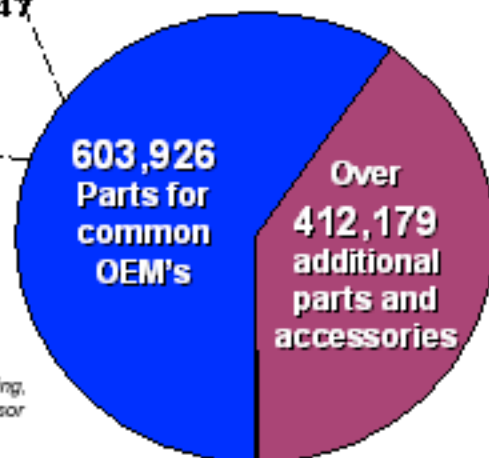

Kubota
Komatsu
Lift Rite
Mitsubishi
Mercury-Pettibone
Marklift
Multiton
Namco
New Holland
Nissan

Pallet Mule
Power Boss
Prime Mover
Raymond
TCM
Taylor
Taylor Dunn
Tennant
Toyota
Yale

Specific Offering for Popular OEM's

UNISOURCE Program Features

- Over 40 Brands
- Over 3,800 Models Covered
- Over 1,000,000 Crosses
- Competitive Pricing

* The UNISOURCE OEM brand coverage shown above only displays the product offering of Systems Materials Handling, a strategic business partner. Thousands of accessory items, such as Industrial Tires, Lights, Hand Pallet Trucks, Scissor Lifts, Remanufactured Products, Industrial Batteries, Fluids & Lubricants, Seats, and much more ... are also available from your UNISOURCE dealer as part of the more than the total 628,865 parts and accessories offered.